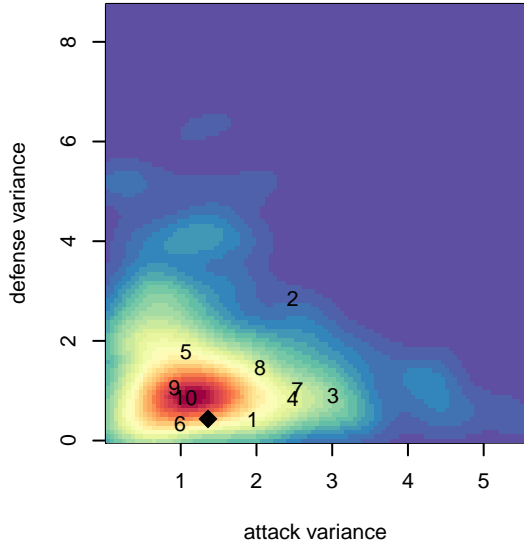

Mukilteo Rush G04

Mukilteo Rush
 Mukilteo, WA
 G04 total strength=1056
 attack=2.48 defense=2.39
 fall league = NPSL Div 3 (04) U14

alt names used:
 Rush Select G04
 Rush Select G04 A
 Rush Select G04 A

Venues played:
 2017 Xtreme Cup GU14
 2017 NPSL Division 3 (04) U14
 2017 Founders Cup G04 Div A

Mukilteo Rush G04
 Dots are actual minus expected GF (blue circles) and GA (red triangles).
 Blue line is smoothed change in attack strength. Red is smoothed change in defense strength.

**attack and defense variance (black dot)
relative to other teams
and top 10 in region**

**attack and defense rating
relative to others at age
and all opponents in last 13 months**

Performance relative to 13 month average