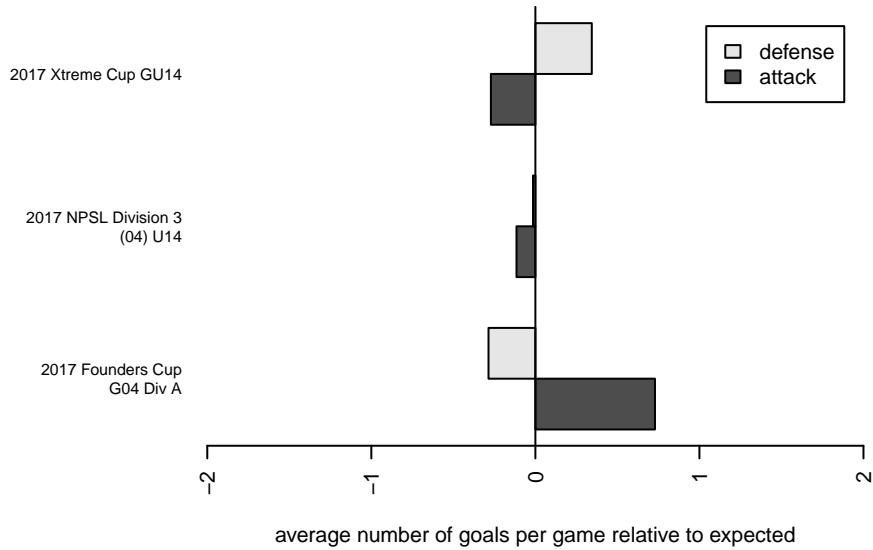

Mukilteo Rush G04

Mukilteo Rush
 Mukilteo, WA
 G04 total strength=1056
 attack=2.48 defense=2.39
 fall league = NPSL Div 3 (04) U14

alt names used:
 Rush Select G04
 Rush Select G04 A
 Rush Select G04 A

Venues played:
 2017 Xtreme Cup GU14
 2017 NPSL Division 3 (04) U14
 2017 Founders Cup G04 Div A

Mukilteo Rush G04
 Dots are actual minus expected GF (blue circles) and GA (red triangles).
 Blue line is smoothed change in attack strength. Red is smoothed change in defense strength.

**attack and defense variance (black dot)
relative to other teams
and top 10 in region**

**attack and defense rating
relative to others at age
and all opponents in last 13 months**

Performance relative to 13 month average