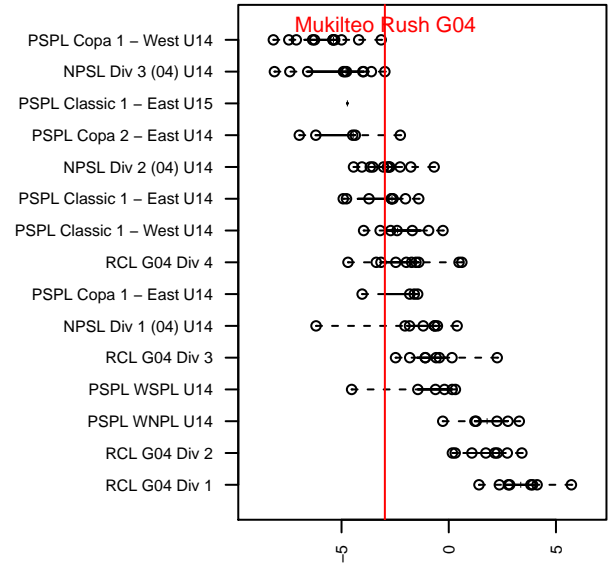

Mukilteo Rush G04

Mukilteo Rush
 Mukilteo, WA
 G04 total strength=1056
 attack=2.48 defense=2.39
 fall league = NPSL Div 3 (04) U14

alt names used:
 Rush Select G04
 Rush Select G04 A
 Rush Select G04 A

Venues played:
 2017 Xtreme Cup GU14
 2017 NPSL Division 3 (04) U14
 2017 Founders Cup G04 Div A

Mukilteo Rush G04
 Dots are actual minus expected GF (blue circles) and GA (red triangles).
 Blue line is smoothed change in attack strength. Red is smoothed change in defense strength.

**attack and defense variance (black dot)
relative to other teams
and top 10 in region**

**attack and defense rating
relative to others at age
and all opponents in last 13 months**

Performance relative to 13 month average