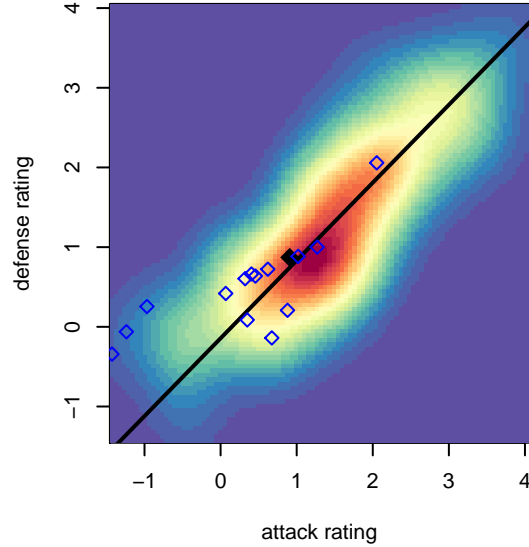

Mukilteo Rush G04

Mukilteo Rush
 Mukilteo, WA
 G04 total strength=1056
 attack=2.48 defense=2.39
 fall league = NPSL Div 3 (04) U14

alt names used:
 Rush Select G04
 Rush Select G04 A
 Rush Select G04 A

Venues played:
 2017 Xtreme Cup GU14
 2017 NPSL Division 3 (04) U14
 2017 Founders Cup G04 Div A

Mukilteo Rush G04
 Dots are actual minus expected GF (blue circles) and GA (red triangles).
 Blue line is smoothed change in attack strength. Red is smoothed change in defense strength.

**attack and defense variance (black dot)
relative to other teams
and top 10 in region**

**attack and defense rating
relative to others at age
and all opponents in last 13 months**

Performance relative to 13 month average