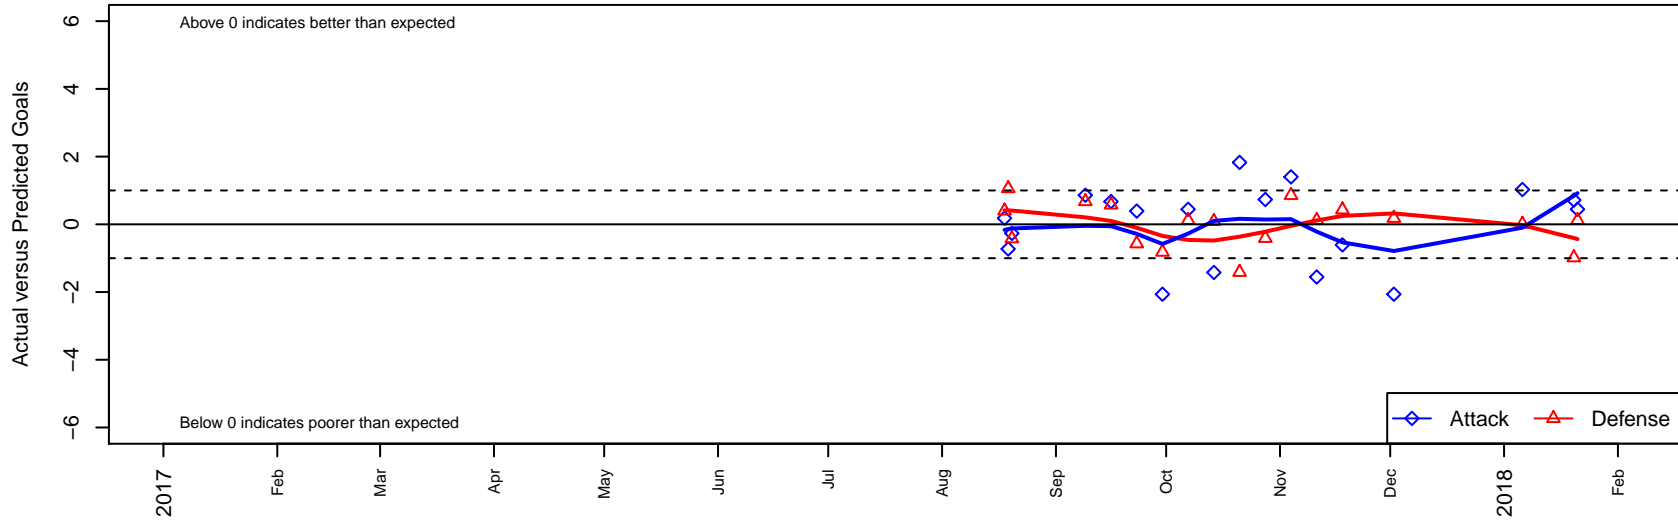

Mukilteo Rush G04

Mukilteo Rush
 Mukilteo, WA
 G04 total strength=1056
 attack=2.48 defense=2.39
 fall league = NPSL Div 3 (04) U14

alt names used:
 Rush Select G04
 Rush Select G04 A
 Rush Select G04 A

Venues played:
 2017 Xtreme Cup GU14
 2017 NPSL Division 3 (04) U14
 2017 Founders Cup G04 Div A

Mukilteo Rush G04
 Dots are actual minus expected GF (blue circles) and GA (red triangles).
 Blue line is smoothed change in attack strength. Red is smoothed change in defense strength.

**attack and defense variance (black dot)
relative to other teams
and top 10 in region**

**attack and defense rating
relative to others at age
and all opponents in last 13 months**

Performance relative to 13 month average