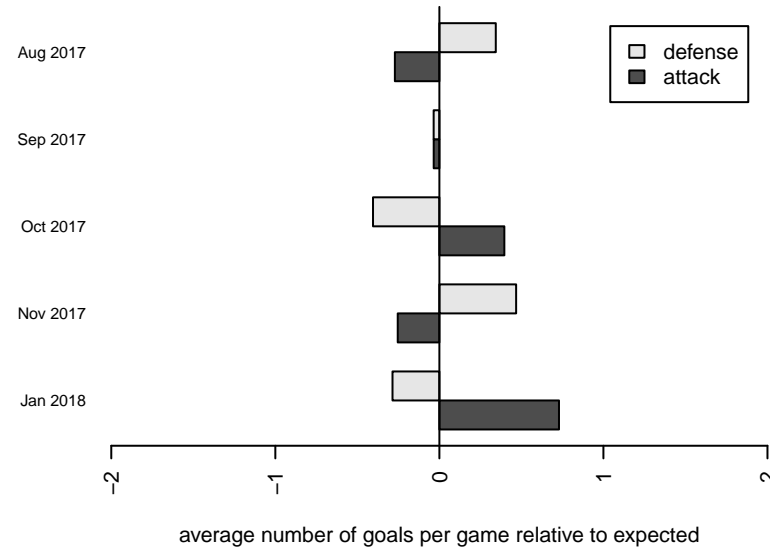

Performance relative to 13 month average